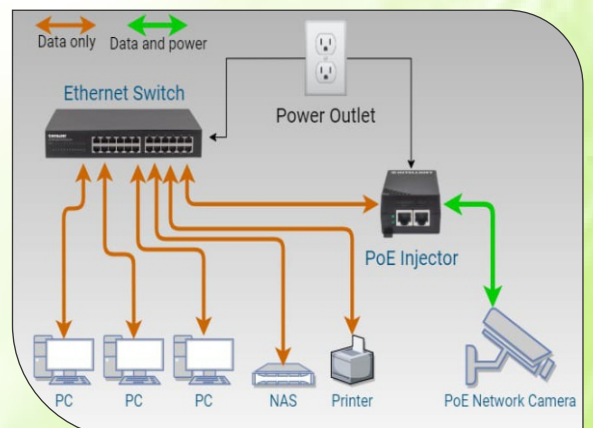

ETHERNET SWITCHES

1. Din Rail Mounted mounted

Managed / Unmanaged Types

2. Rack Mounted Mounted

Managed / Unmanaged Types

3. Media Converters

4. POE Switches

5. SFP