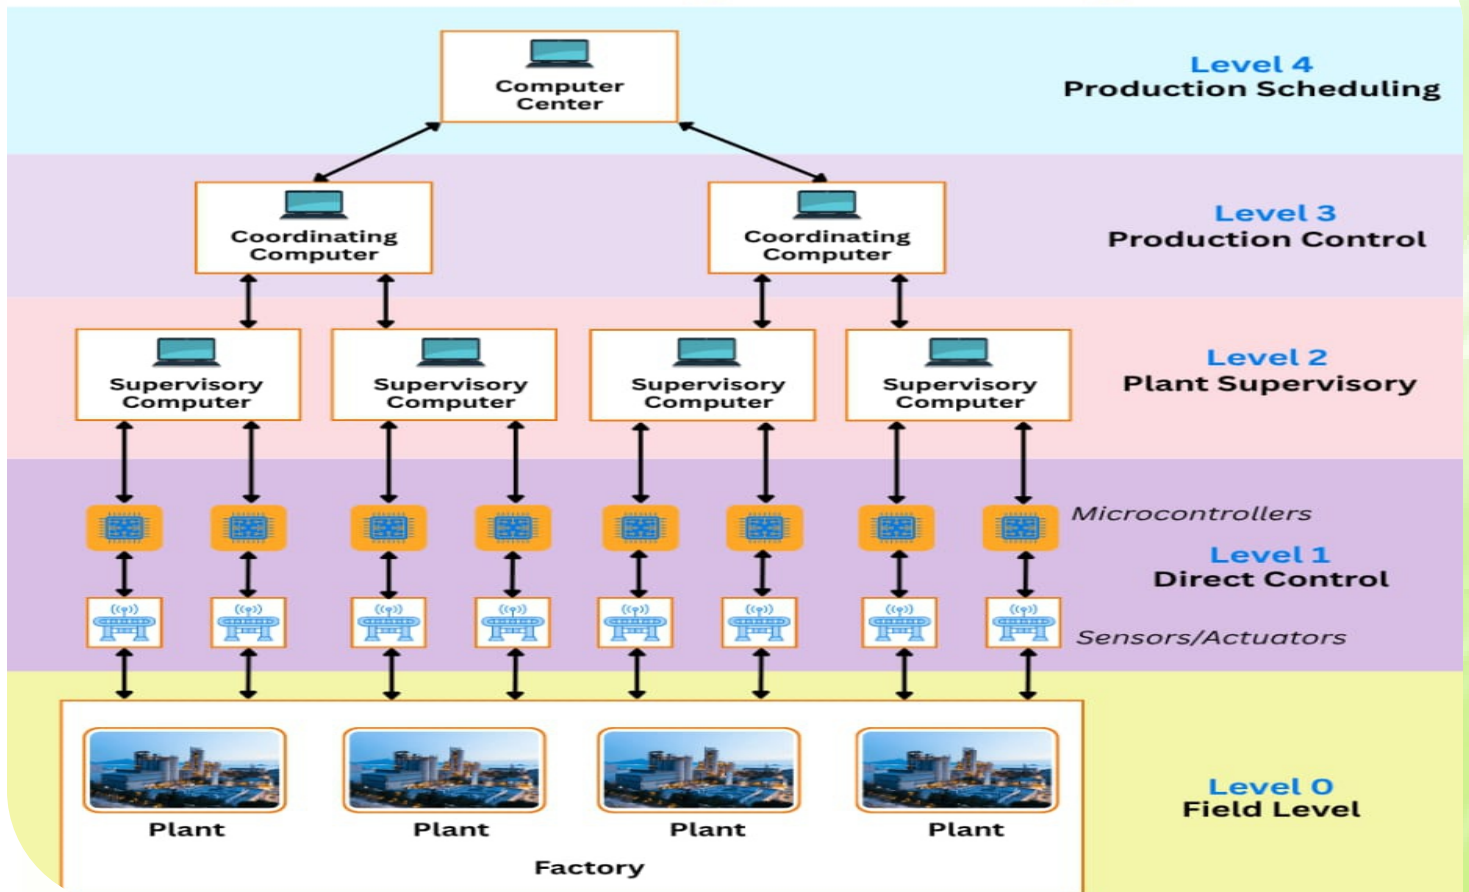

4. CAT 6 Patch Panel and Accessories

- CAT 6 Patch Panels
- CAT 6 UTP Patch cords
- CAT 6A SFTP Patch cords

5. Turnkey Solution

6. Consultation & Panel Manufacturing

Distributed Control System (DCS) Block Diagram

ETHERNET SWITCHES

1. Din Rail Mounted mounted

Managed / Unmanaged Types

2. Rack Mounted Mounted

Managed / Unmanaged Types

3. Media Converters

4. POE Switches

5. SFP