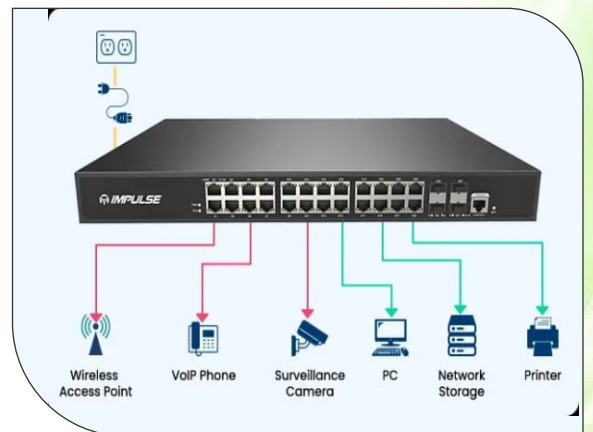

ETHERNET SWITCHES

1. Din Rail Mounted mounted

Managed / Unmanaged Types

2. Rack Mounted Mounted

Managed / Unmanaged Types

3. Media Converters

4. POE Switches

5. SFP